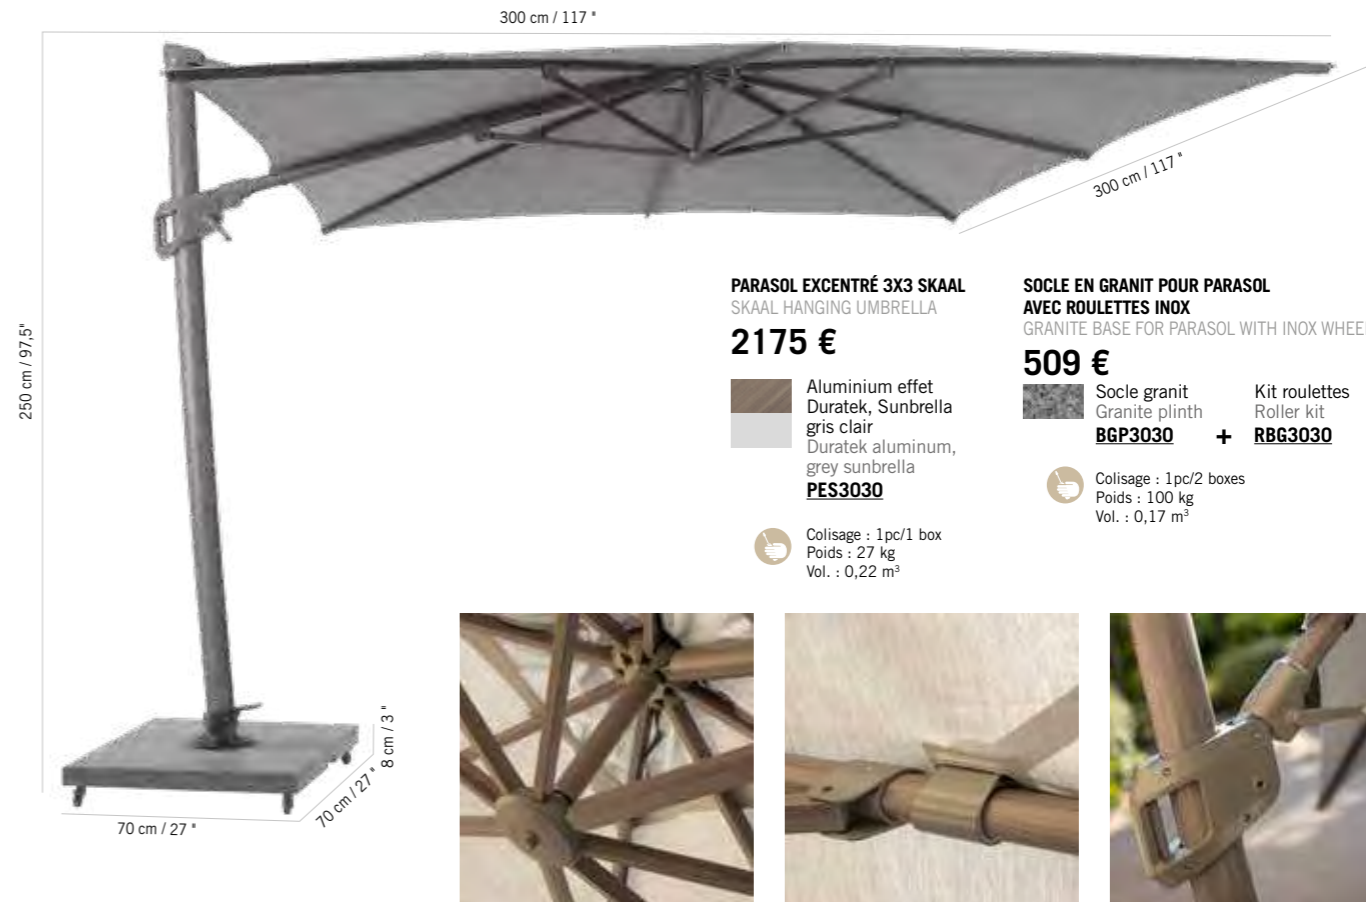

PARASOL EXCENTRÉ 3X3 SKAAL
SKAAL HANGING UMBRELLA
2175 €

Aluminium effet Duratek, Sunbrella gris clair
Duratek aluminum, grey sunbrella
PES3030

Colisage : 1pc/1 box
Poids : 27 kg
Vol. : 0,22 m³

SOCLE EN GRANIT POUR PARASOL AVEC ROULETTES INOX
GRANITE BASE FOR PARASOL WITH INOX WHEELS

509 €
Socle granit Granite plinth
BGP3030 + **RBG3030**

Kit roulettes Roller kit
Colisage : 1pc/2 boxes
Poids : 100 kg
Vol. : 0,17 m³

PARASOL EXCENTRÉ 3X3 SOCLE EN GRANIT AVEC ROULETTES INOX + HOUSSE DE PROTECTION
HANGING UMBRELLA WITH GRANITE BASE, INOX WHEELS + PROTECTION COVER
Ref. **PES3031 + BGP3030 + RBG3030**
2058 €